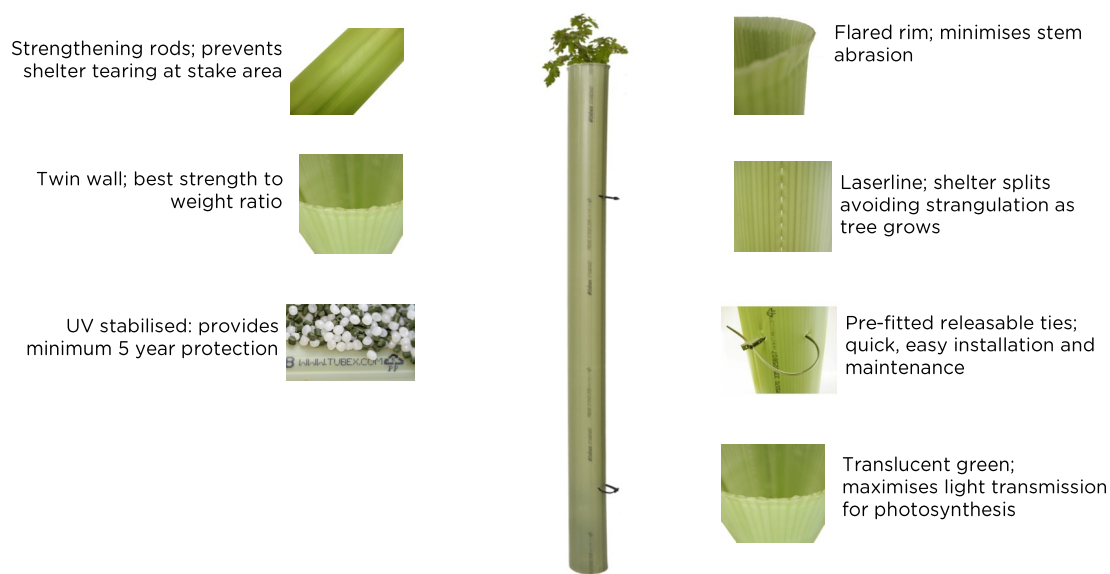

Standard Range

T: +44 (0)1621 874201
F: +44 (0)1621 874299

Product Information Sheet

Issue: 02 Date: 10.01.14

DESCRIPTION Extruded polypropylene tube which protects and helps establish trees

APPLICATION For the protection of trees against animal browsing, herbicide spray and for the improvement of growth through a microclimate

SECTORS Forestry and Horticulture

		TUBEX Standard Range			TUBEX Standard Plus Range		
Dimensions							
Height	m	0.6	0.75	1.2	1.2	1.5	1.8
Diameter	mm	73–105	73–105	73–105	80–120	80–120	80–120
No of ties		1 (option to have 2)	2	2	2	2	2
Type of tie		Releasable	Releasable	Releasable	Releasable	Releasable	Releasable
Size of tie	inch	9	9	9	10	10	10
Top tie height (+ tolerance)	mm	435–465	485–515	810–840	810–840	1110–1140	1315–1340
Bottom tie height (+ tolerance)	mm	-	185–215	235–265	235–265	235–265	235–265
Av. Weight per tube	g	72	90	146.5	175	221	265
Packaging							
Nest		5	5	5	5	5	5
Bundle		100	100	100	60	60	60
Bag or strap banded		Bag	Bag	Strap Banded	Strap Banded	Strap Banded	Strap Banded

Material	For all sizes
Tube	Polypropylene
Tie	Nylon
Colour	Green
Service Life	Minimum 5 years
Degradability	Photodegradable
Manufacturing tolerance	- 2.5cm
Recommended support	Stake

*If you require other sizes that are not specified within this data sheet please get in contact.